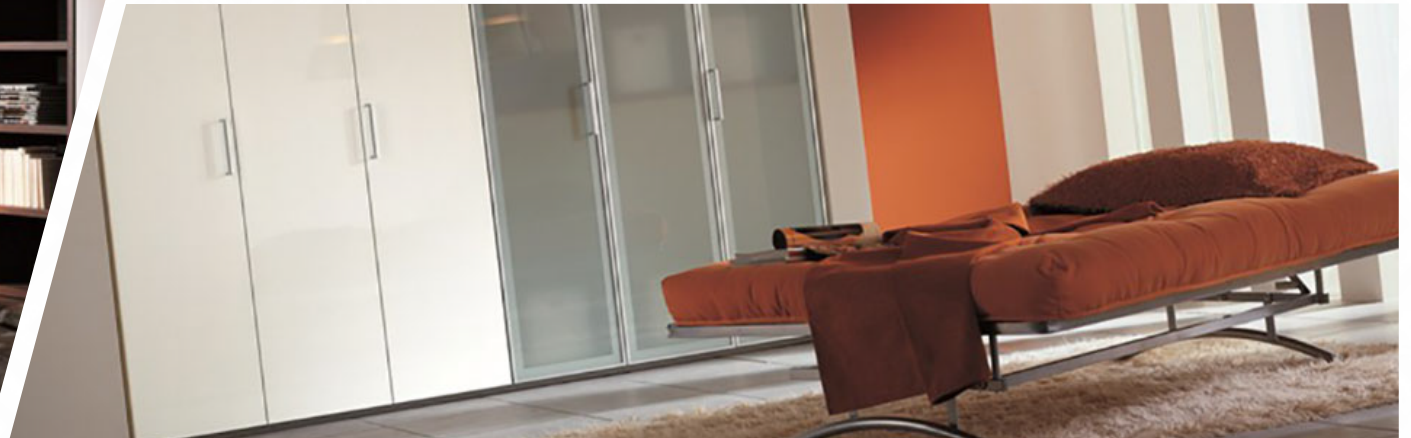

TALL UNITS

VERTICAL PULL OUT

WARDROBES

HAFEE - HG

- Indian make High Glossy Glass Shutters of 18mm thick core material Gurjan plywood, with 3mm glass, with all 4 sides matching lacquered. Back white Colour laminate matte finish.