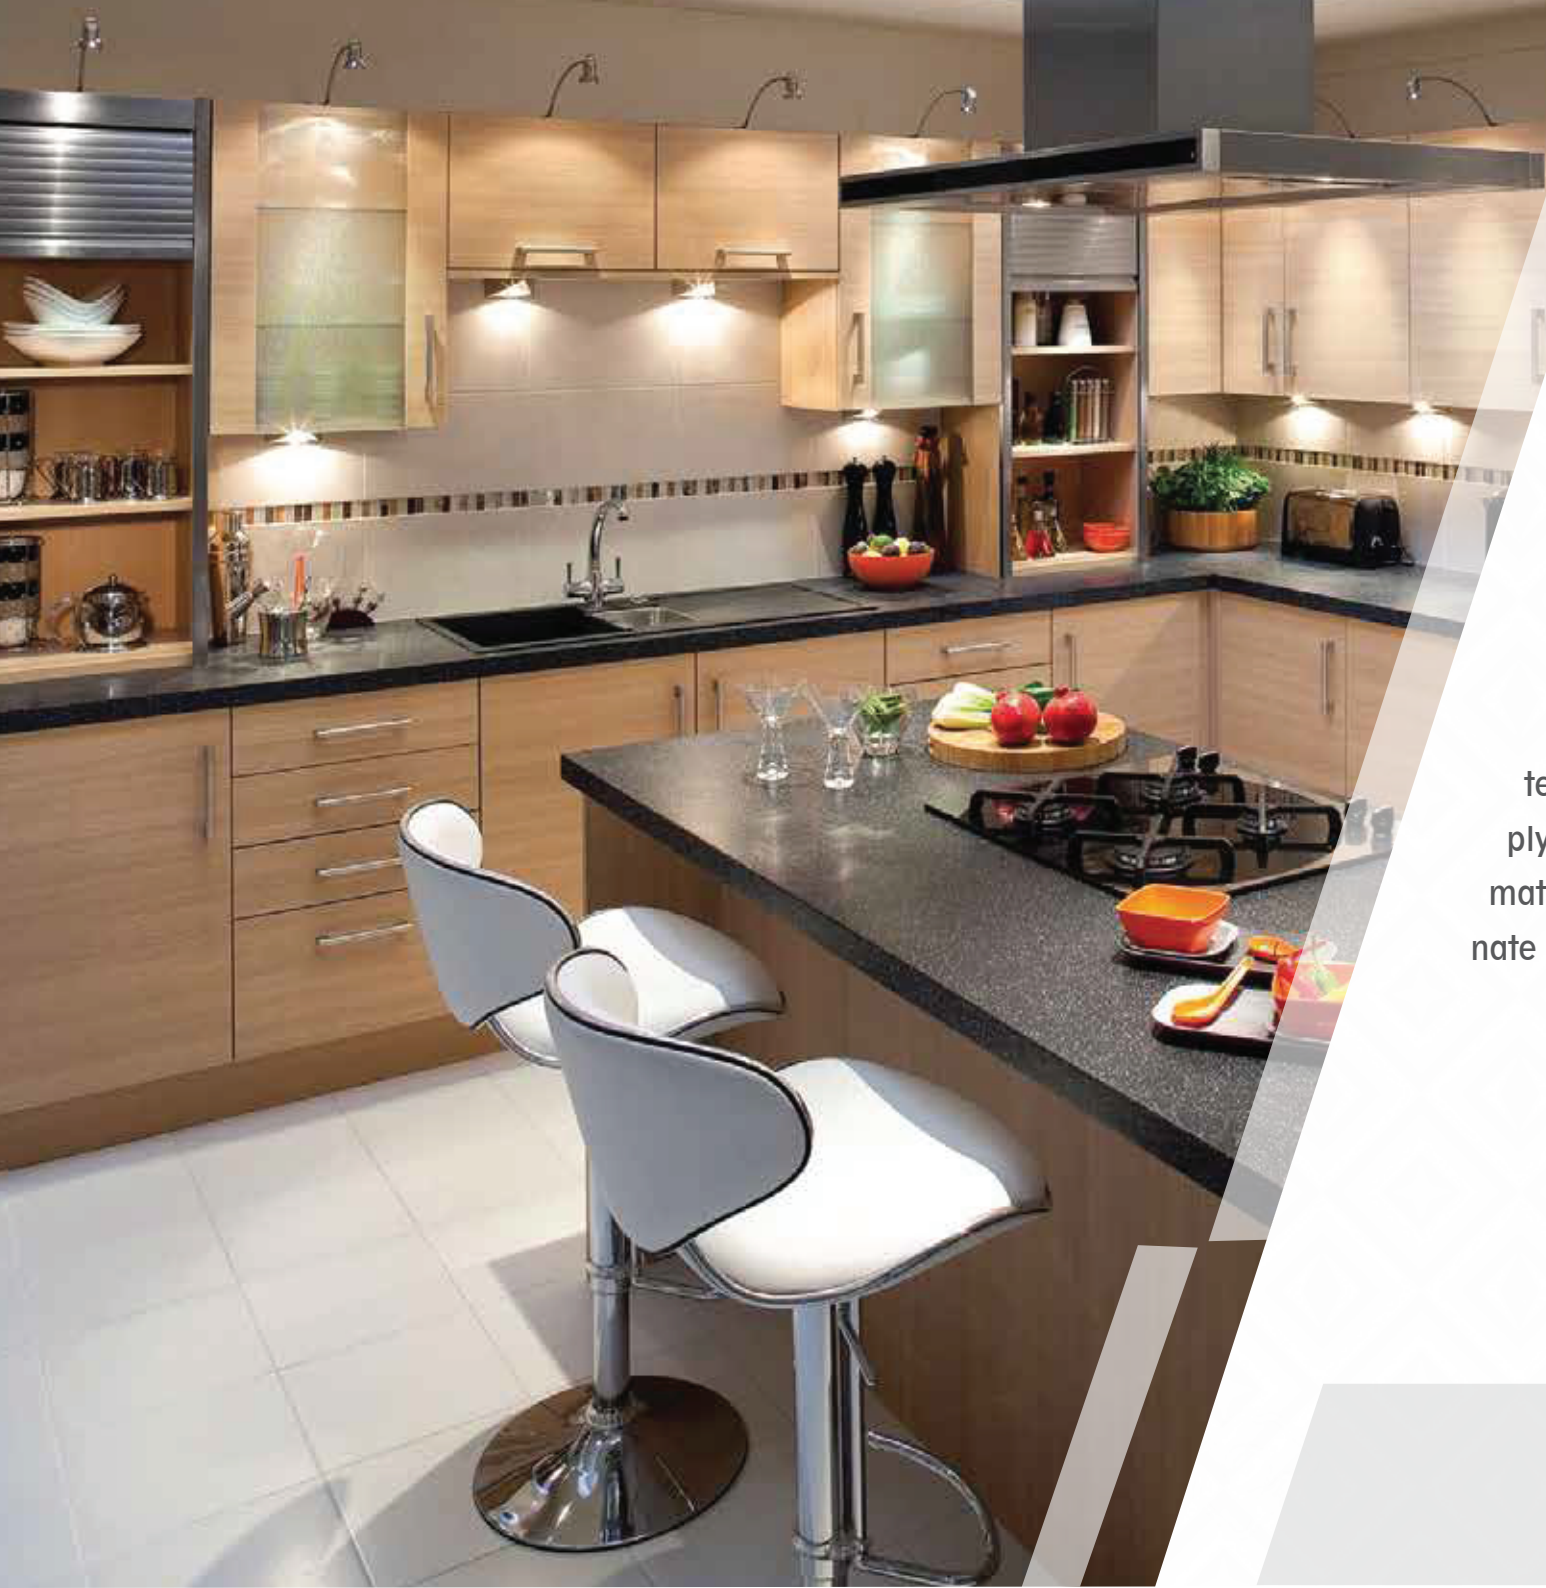

INTERIO

www.bdminterio.com

ABOUT US

BDM Interio is an interior design company dedicated to providing clients with creative concepts, high-quality design, beauty, and flawless execution since 2007. We tailor each project to our clients' individual tastes and budgets. We are a team of skilled designers and craftsmen. We bring a varied professional skill set and sense of fun and whimsy to our work. We pride ourselves on listening to our clients, working with them side-by-side, and paying fine attention to detail. We choose our product lines carefully and with a discerning eye specifically trained to current trends and attention to various price points.